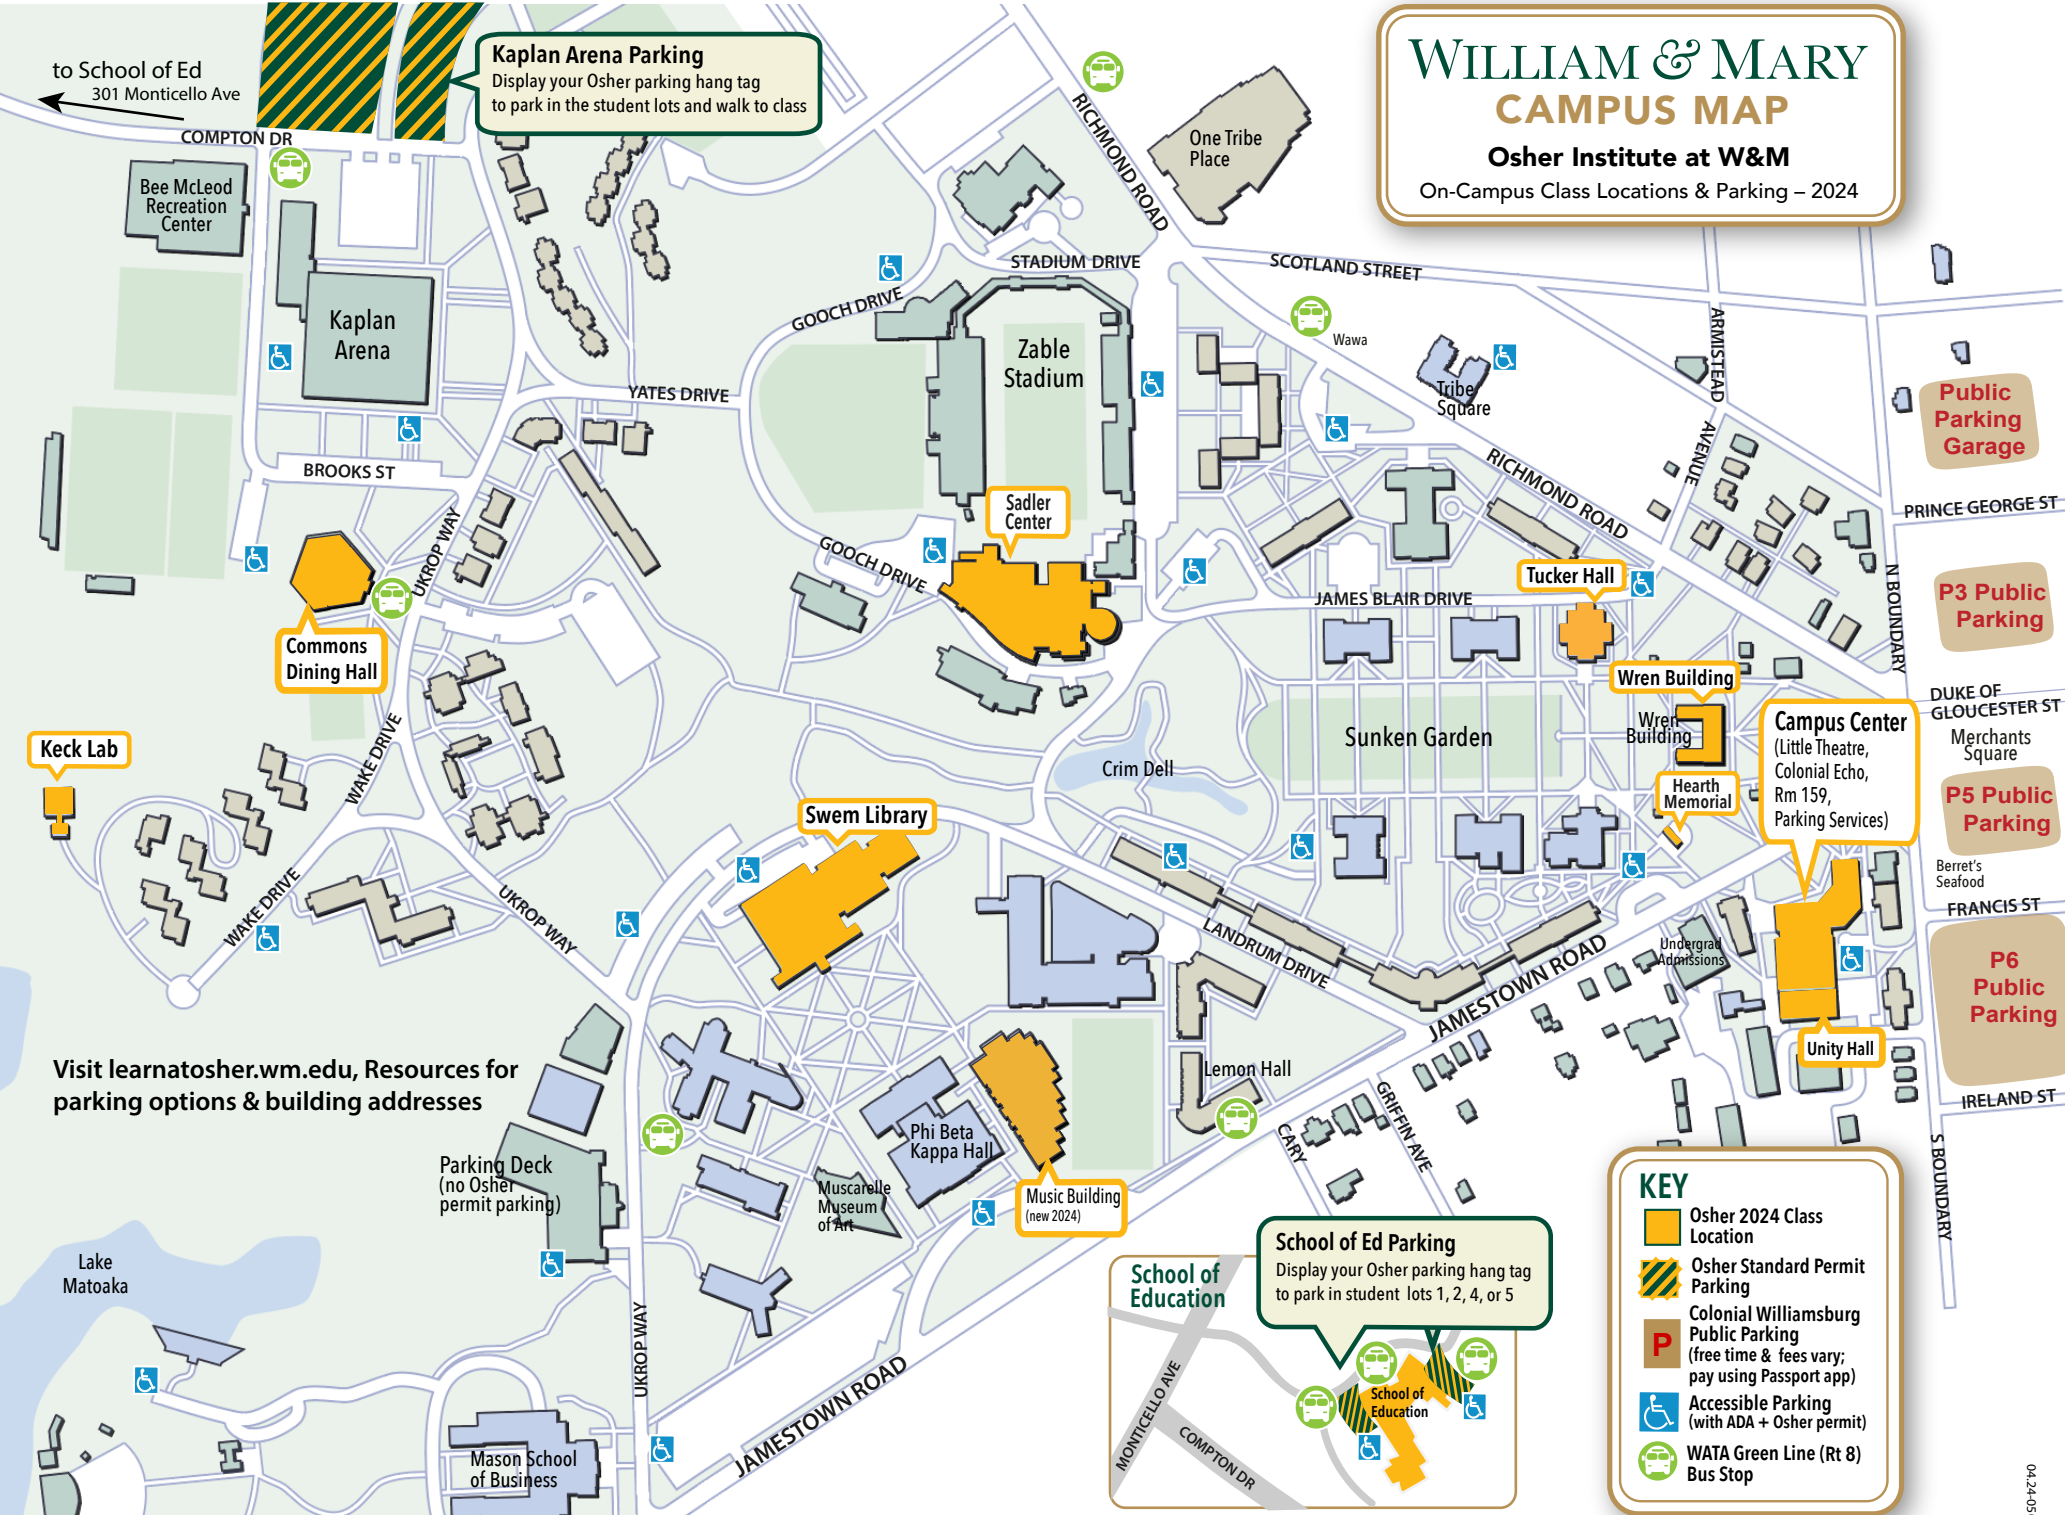

# WILLIAM & MARY CAMPUS MAP

## Osher Institute at W&M

On-Campus Class Locations & Parking – 2024

**Kaplan Arena Parking**  
Display your Osher parking hang tag to park in the student lots and walk to class

**School of Ed Parking**  
Display your Osher parking hang tag to park in student lots 1, 2, 4, or 5

Visit [learnatosher.wm.edu](http://learnatosher.wm.edu), Resources for parking options & building addresses

**KEY**

- Osher 2024 Class Location
- Osher Standard Permit Parking
- P Colonial Williamsburg Public Parking (free time & fees vary; pay using Passport app)
- ♿ Accessible Parking (with ADA + Osher permit)
- W WATA Green Line (Rt 8) Bus Stop