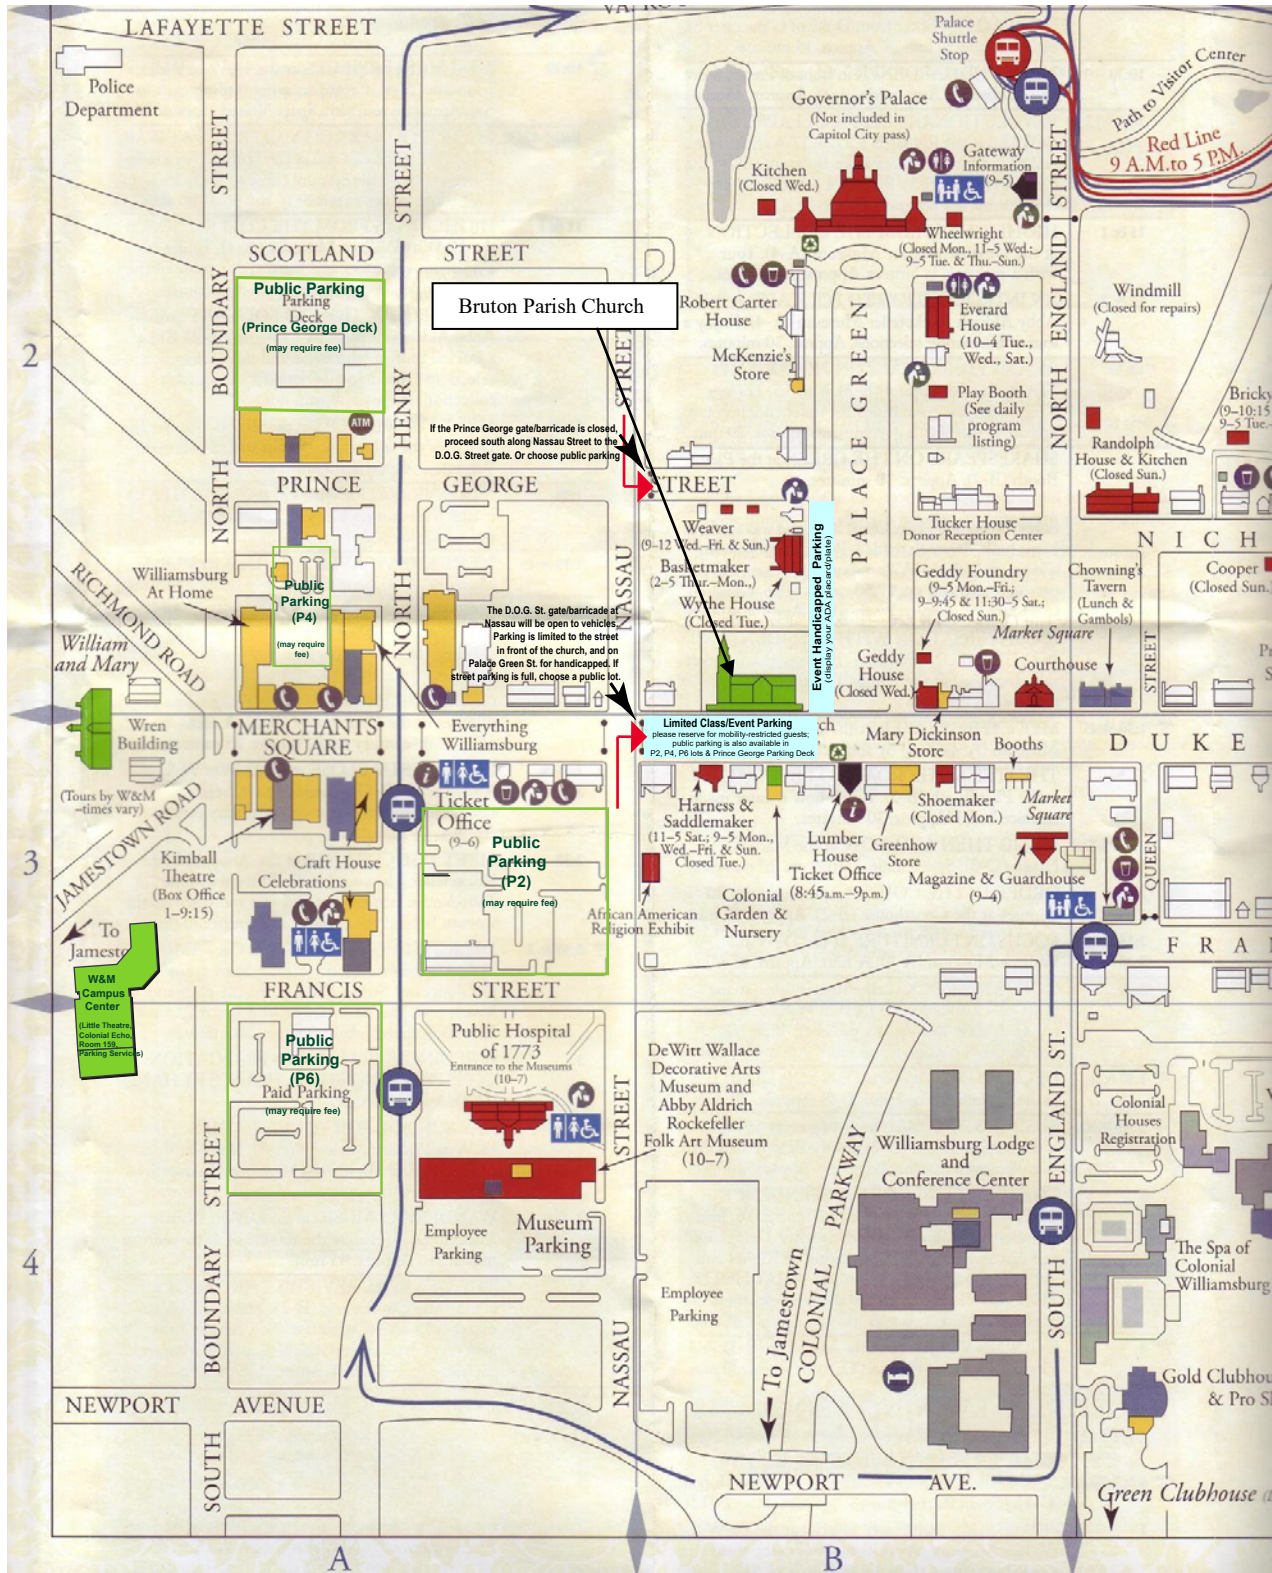

Bruton Parish Church

201 Duke of Gloucester (D.O.G.) Street, Williamsburg, VA 23185

“The History of Bruton Parish Church from Middle Plantation to Today”

presented by Joe Cross & Anne Conkling, Bruton Parish Docents

for the Osher Institute at William & Mary – Spring 2024

Map courtesy of Colonial Williamsburg

Source: https://www.brutonparish.org/our_location; accessed 2024-0128. Annotated by the Osher Institute specifically for the event noted above.